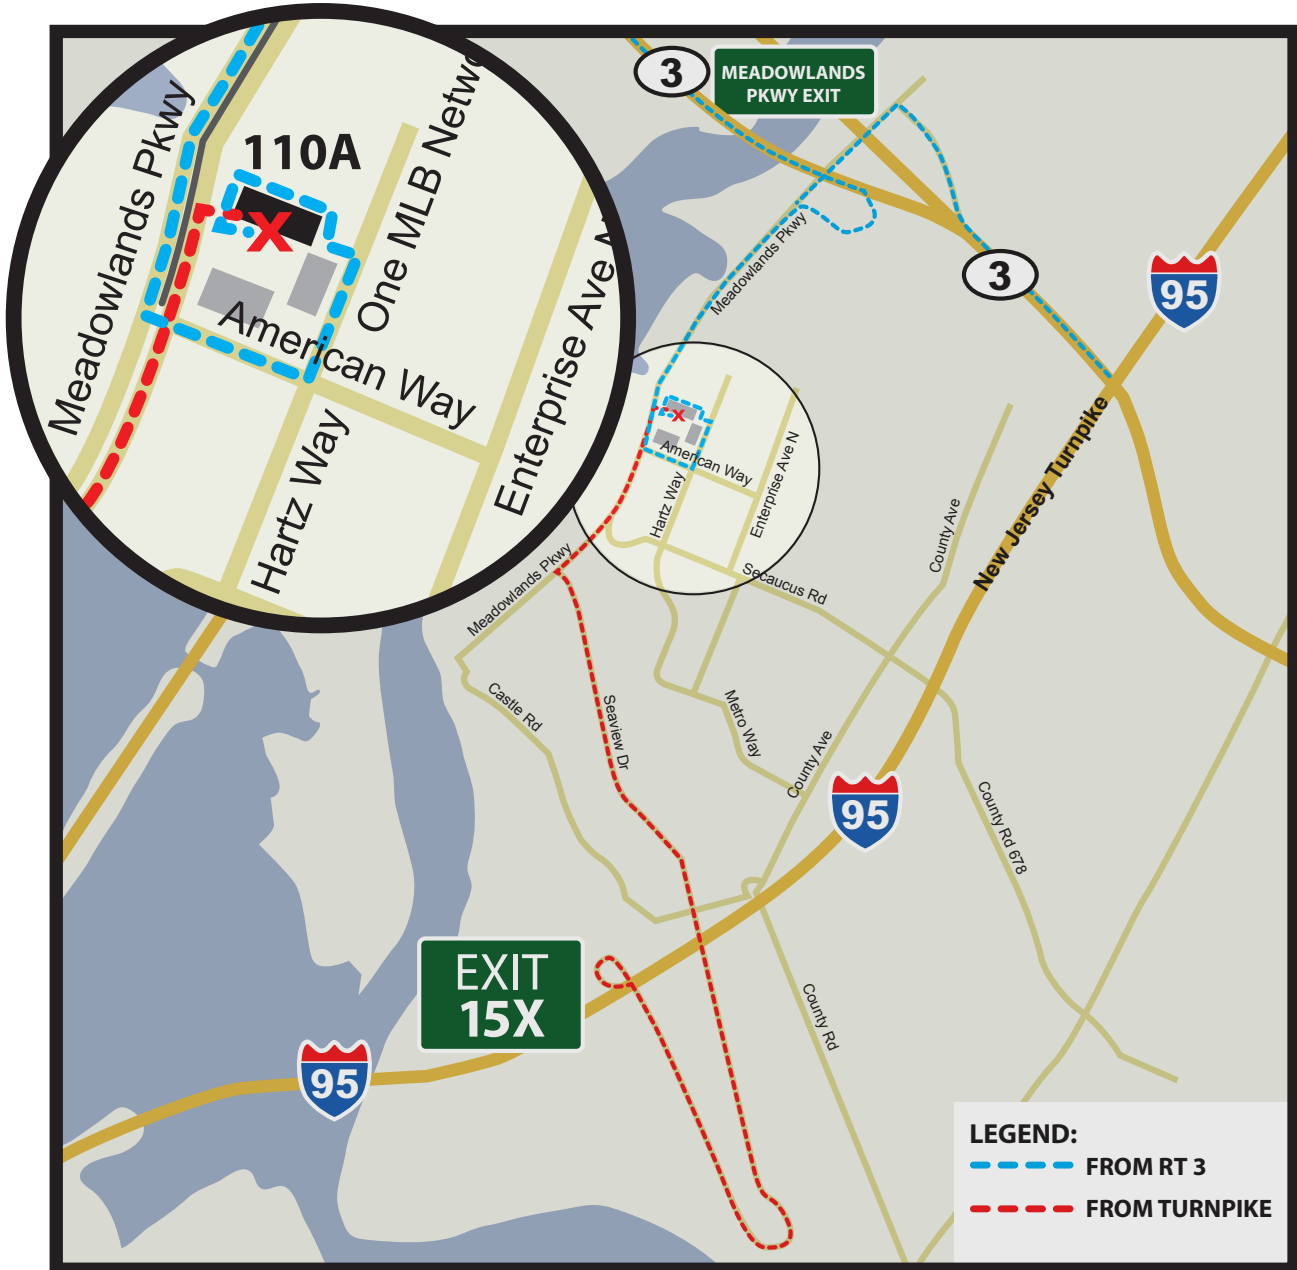

First left onto **One MLB Network Plaza**

Turn left into the parking lot and drive to building 110A (see map)

Directions from 3 Westbound

Take NJ-3 W

Take the **Meadowlands Pkwy** exit

Turn left onto **Meadowlands Pkwy**

Turn left onto **American Way**

First left onto **One MLB Network Plaza**

Turn left into the parking lot and drive to building 110A (see map)

Directions from 95 Northbound

Take I-95 N (New Jersey Turnpike)

Take exit **15x** toward **Secaucus Rail Station**

Continue straight for 2.3 mi

Road will become **Seaview Dr**

Turn right at **Meadowlands Pkwy**

Destination will be on the right after 0.5mi

Directions from 95 Southbound

Take I-95 S (New Jersey Turnpike)

Take exit **15x** toward **Secaucus Rail Station**

Continue straight for 2.3 mi

Road will become **Seaview Dr**

Turn right at **Meadowlands Pkwy**

Destination will be on the right after 0.5mi